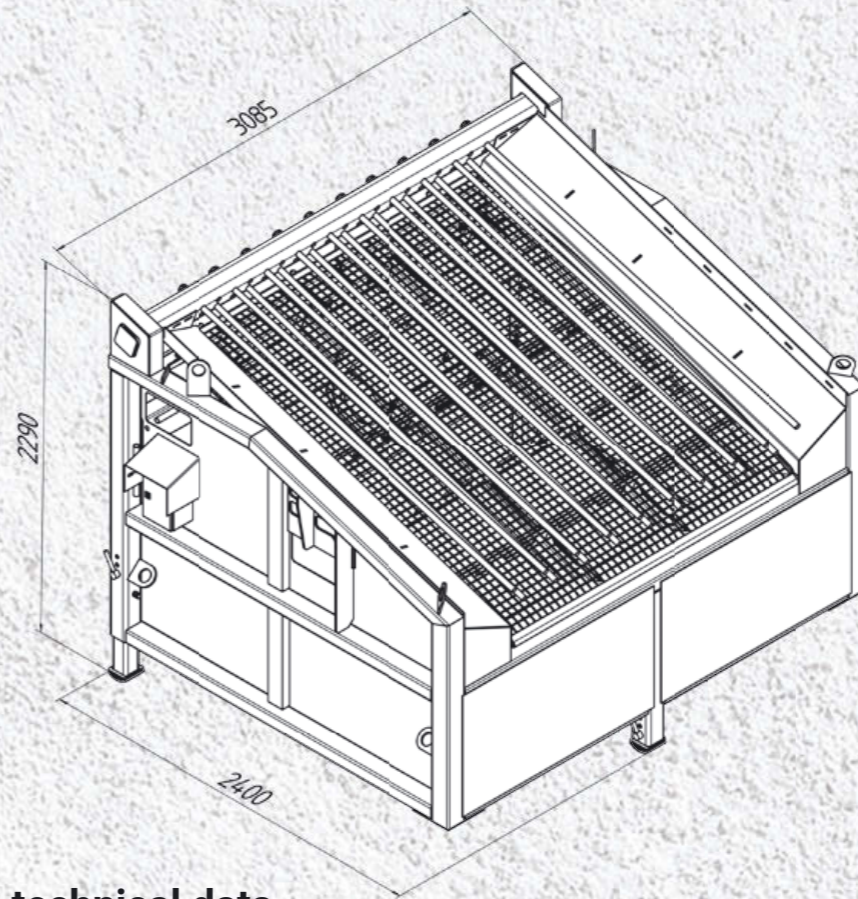

direct excitation

simple screen tension

optimal vibration damping

poles separator for pre-separation

Robust technology for the highest economic efficiency

Developed for use with wheel loaders with an operating weight of 5-15 t and bucket widths of 2 to 2.5 m. For separating a wide variety of bulk materials with mesh sizes of 6-60 mm.

technical data

- transport dimensions: width 3,085 mm, depth 2,400 mm, height 2,290 mm
- screen track: length 2,400 mm, width 2,000 mm
- entry height: approx. 2,200 to 3,000 mm
- total weight: approx. 2.3 tons
- driving power: 2 kW
- power connection: 16 A CEE / 400 V